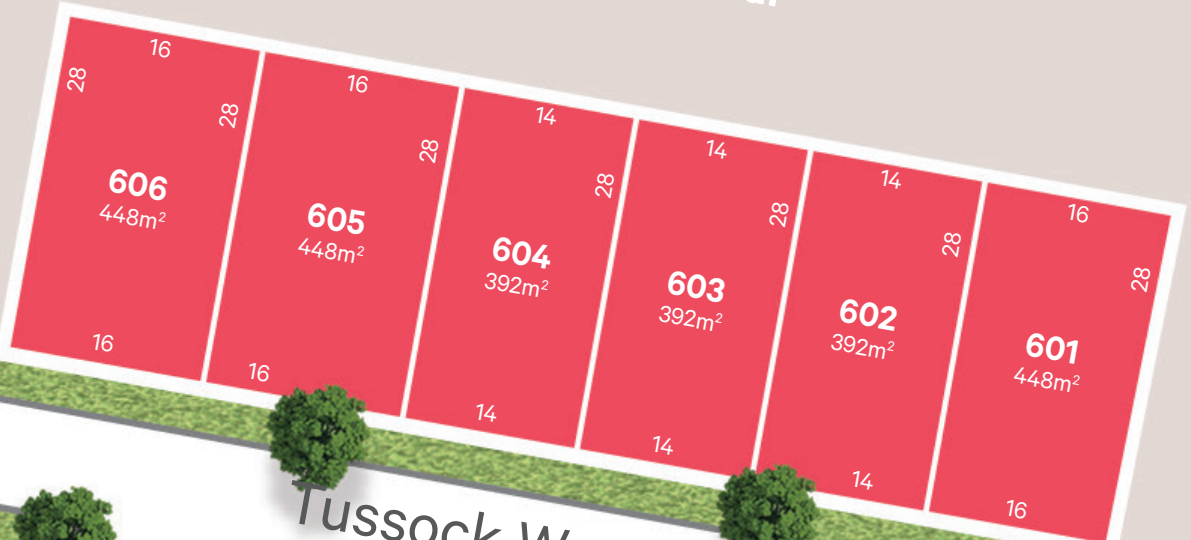

Banyan Place

OFFICER

by Growland

STAGE 6A

Amenity near by.

Officer Secondary College and Specialist School
3.9km 5min

Cardinia Road Railway Station
2.4km 5min

Edenbrook Wetlands And Playground
3.8km 7min

Lakeside Square
2.3km 5min

Key

Now Selling

For further information, please contact our Estate Manager or email info@banyanplaceofficer.com.au

BANYANPLACEOFFICER.COM.AU

1300 983 889

Future Residential

Russock Way